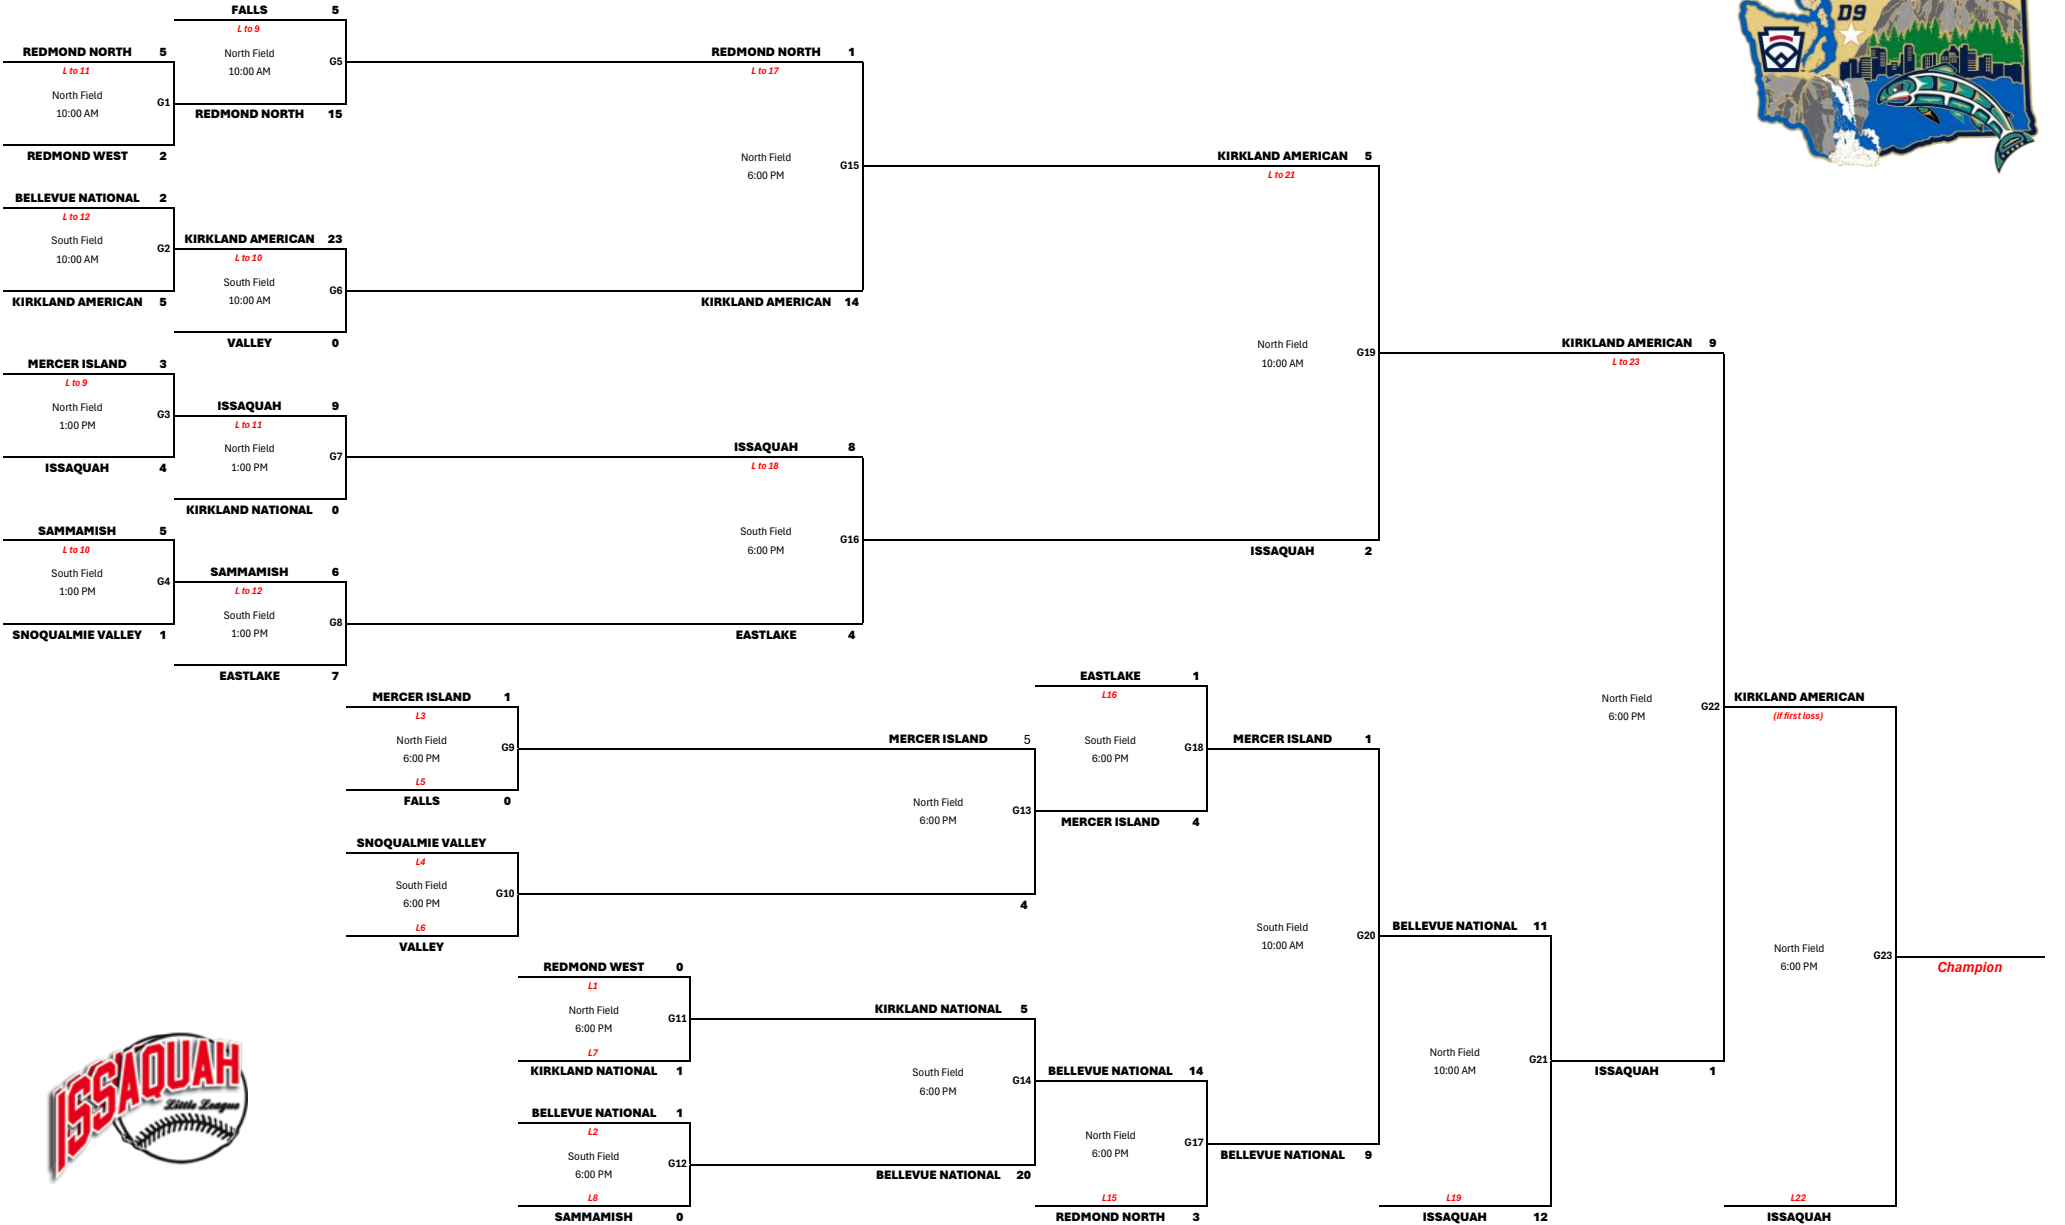

# BASEBALL 9-10-11 DIVISION 2024 DISTRICT 9 - ALL STAR TOURNAMENT DODD FIELDS

565 Northwest Holly Street Issaquah

Saturday July 6	Sunday July 7	Monday July 8	Tuesday July 9	Wednesday July 10	Thursday July 11	Friday July 12	Saturday July 13	Sunday July 14	Monday July 15	Tuesday July 16
--------------------	------------------	------------------	-------------------	----------------------	---------------------	-------------------	---------------------	-------------------	-------------------	--------------------

HOSTED BY ISSAQUAH LITTLE LEAGUE

GameID	Field	Time	SwapTopBot
1	North Field	10:00 AM	FALSE
2	South Field	10:00 AM	FALSE
3	North Field	1:00 PM	FALSE
4	South Field	1:00 PM	FALSE
5	North Field	10:00 AM	FALSE
6	South Field	10:00 AM	FALSE
7	North Field	1:00 PM	TRUE
8	South Field	1:00 PM	FALSE
9	North Field	6:00 PM	FALSE
10	South Field	6:00 PM	FALSE
11	North Field	6:00 PM	FALSE
12	South Field	6:00 PM	FALSE
13	North Field	6:00 PM	FALSE
14	South Field	6:00 PM	FALSE
15	North Field	6:00 PM	FALSE
16	South Field	6:00 PM	FALSE
17	North Field	6:00 PM	TRUE
18	South Field	6:00 PM	FALSE
19	North Field	10:00 AM	FALSE
20	South Field	10:00 AM	FALSE
21	North Field	10:00 AM	TRUE
22	North Field	6:00 PM	FALSE
23	North Field	6:00 PM	FALSE
24	Field #1	6:00 PM	FALSE

Game15	North Field	7/10/24 6:00 PM
Game16	South Field	7/10/24 6:00 PM
Game17	North Field	7/12/24 6:00 PM
Game18	South Field	7/12/24 6:00 PM
Game19	North Field	7/13/24 10:00 AM
Game20	South Field	7/13/24 10:00 AM
Game21	North Field	7/14/24 10:00 AM
Game22	North Field	7/15/24 6:00 PM
Game23	North Field	7/16/24 6:00 PM
Game24		